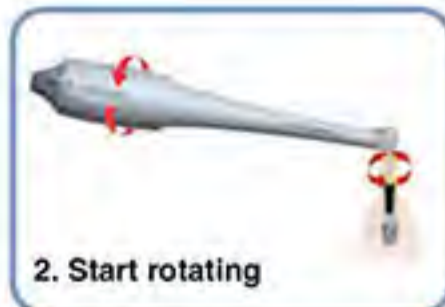

2. Start rotating